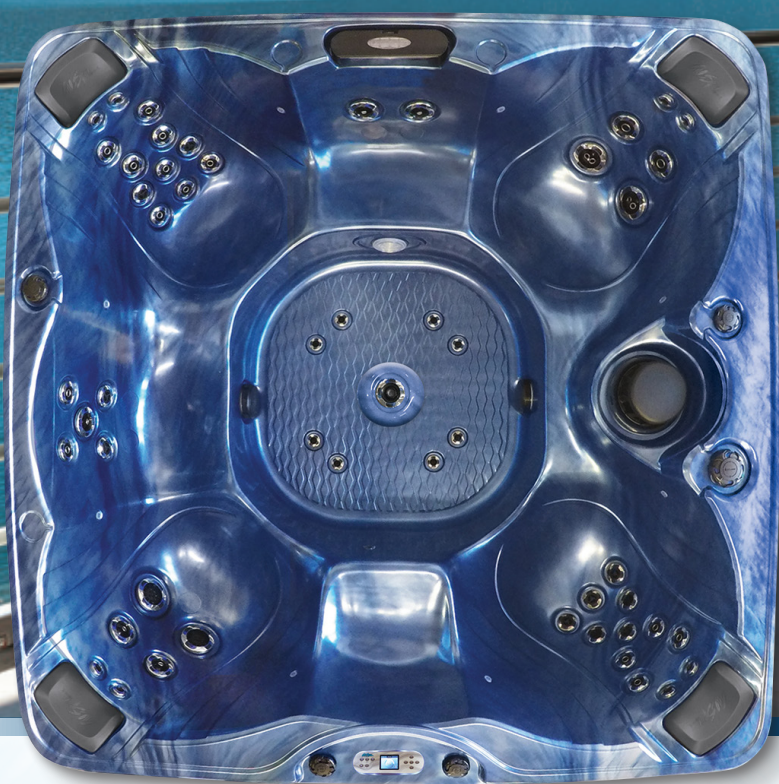

Scan for more

ESCAPE™ SERIES

BEL AIR EC-851B

Our Bel Air comfortably invigorates you with this 51 - jet hot tub, giving you a high-impact, full body massage. Each jet is meticulously located to relieve exhausted and aching muscles. The full size bench and captain seats will conform to your body, leaving you to experience complete relaxation.

STANDARD FEATURES

- Dimensions: 93" W x 93" L x 40½" H
- Deluxe Shell Colors
- Water Capacity - 450 Gal.
- 2 x 6.0 BHP Eliminator High Performance™ Pump
- 240v Operating Voltage
- 51 Stainless Steel Jets: Exclusive Velocity™ Jets
- 1 Dome Jet
- LED Waterfall Water Feature
- Y-Pillows
- Gate Valves
- Air Venturi Valves
- 50 Sq. Ft. Bio-Clean™ Filter with Teleweir
- Perimeter LED Lighting Package
- Whisper Power Unit™ Equipment with Full Color Cal-Spas TP700 Panel
- Thermo-Shield™ Insulation Side Panels and Thermo-Layer Floor with ABS Liner
- WhisperHot™ 5.5 kW Titanium Heating System
- Pure Silk™ Ozonator with Mazzei Injector and Mixing Chamber
- Pressure Treated Cabinet Frame
- Cal Preferred™ Vertical Cabinet Panels available in Smoke and Mist
- Cabinet Accessible Drain Valve
- 4" to 2.5" Cal Armor Spa Cover available in Grey, Dark Brown, or Black